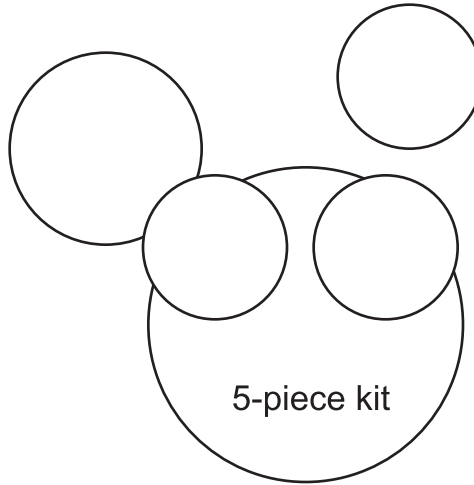

(Direct Line In)

BASS RIG  
SWR SM-500 Head  
with 6 x 10 Ampeg Classic speaker cab

GUITAR RIG  
Bogner Head  
with 4x12 Mesa Boogie  
slant front speaker cab

Lead Vocal Mic

Backup Vocal  
Mic